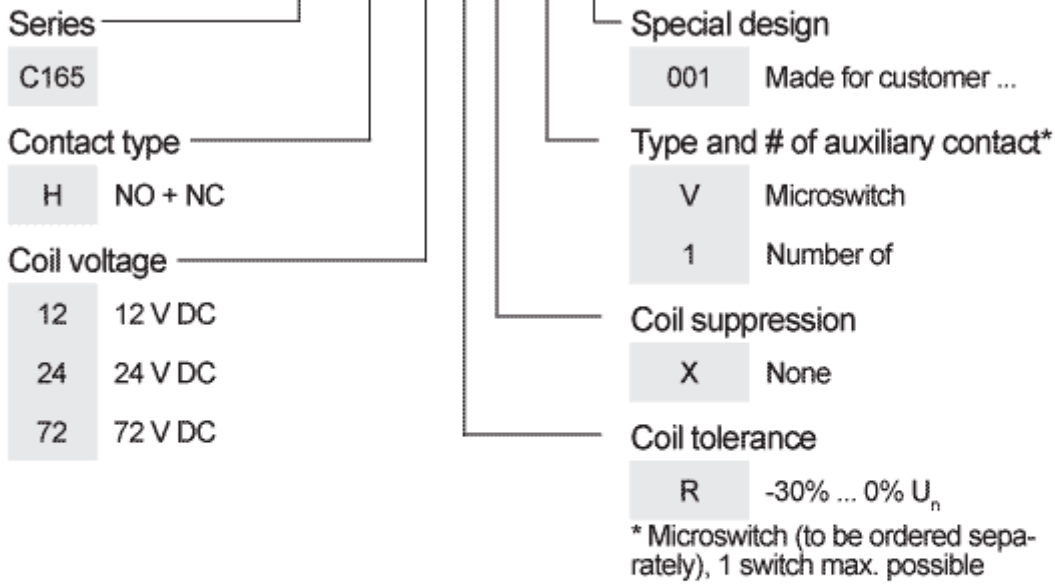

İMAJ TEKNİK
ELEKTRİK ELEKTRONİK MALZ. SAN. VE TİC. LTD. ŞTİ.

Ordering code: Contactor for battery voltages

Example: **C165 H/ 24RX-V1 001**

Type C contactors are NO contactors fitted with magnetic blowout. Here the NO contact functions as circuit-breaker within an open contact design. Type H contactors, however, feature an additional NC contact which is galvanically isolated and has a potential of its own. **So, for type H SPDT contactors is to be observed that only the NO contact may be used for breaking the circuit, whereas the NC contact should only be used for power transmission functions.**